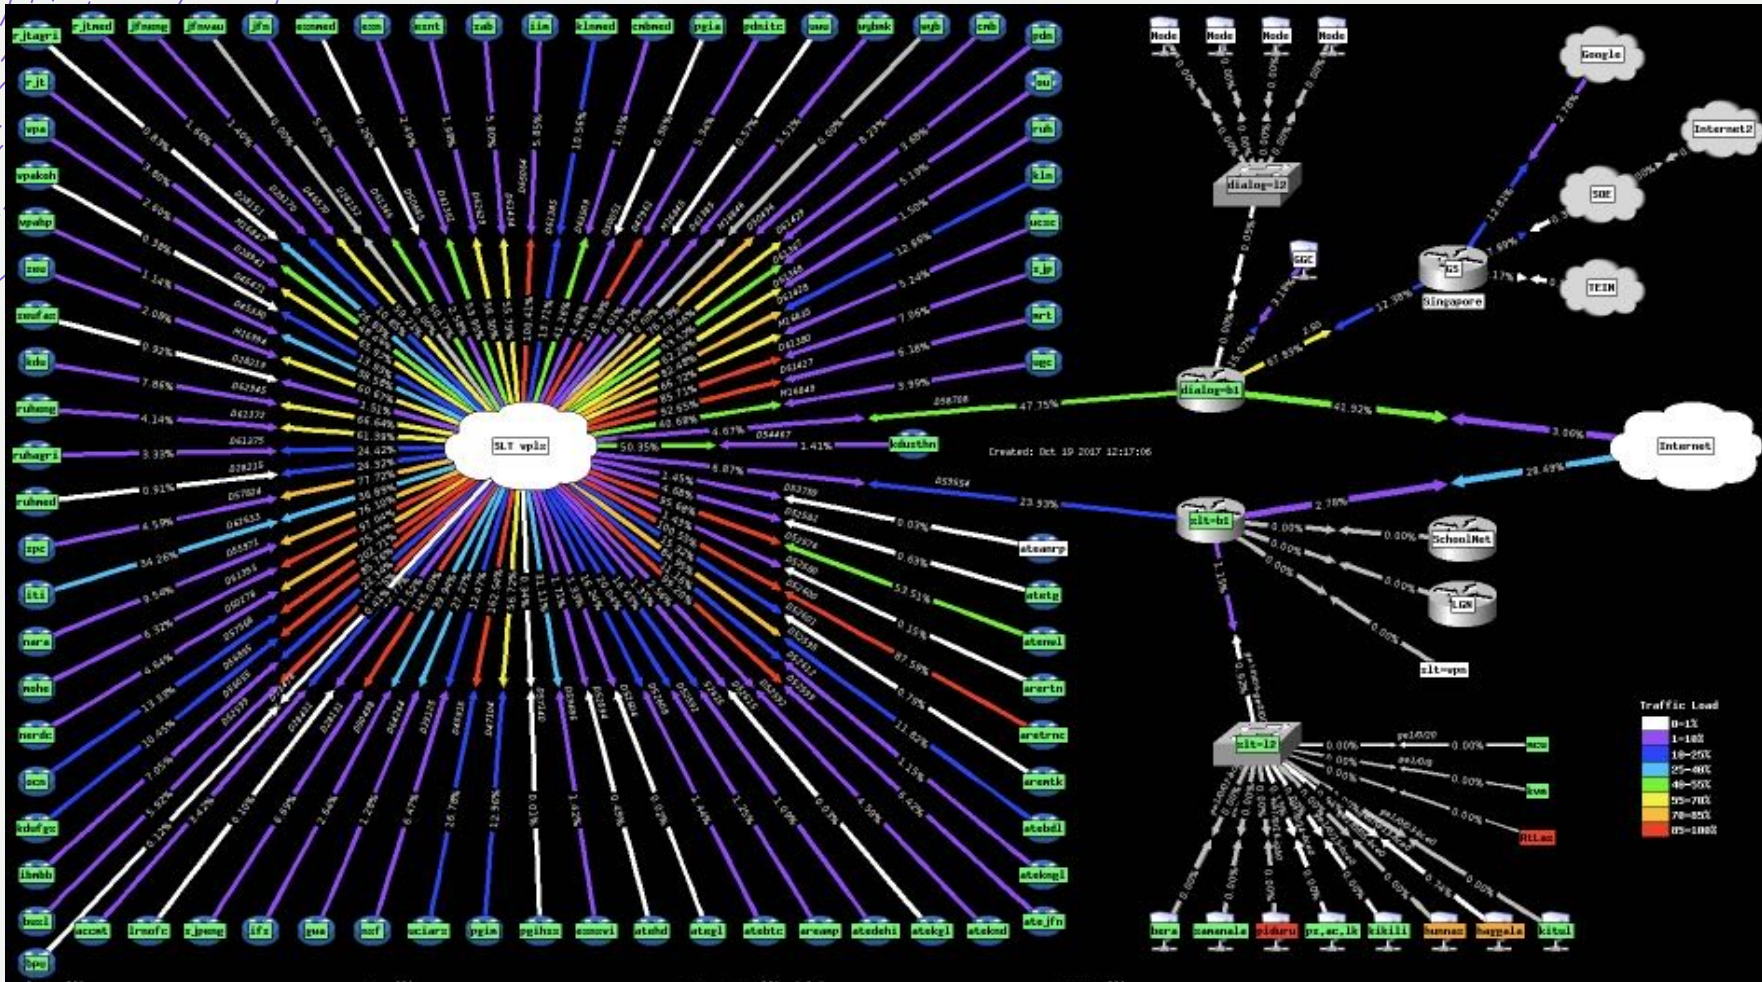

The background of the slide is a close-up photograph of network equipment, likely a patch panel or switch. It features several rows of ports with glowing green and red lights, indicating active connections. The overall color scheme is dark blue and black, with the lights providing a focal point. On the left side, there are faint, white, wavy lines that resemble a topographic map or a network diagram.

Network Systems Monitoring

Lanka Education and Research Network

Overview

What is Monitoring:

Check the status of a network

What to Monitor:

Infrastructure – Routers,
Switches, Servers, Environment,
Physical Connections, etc

Monitoring

[University of Peradeniya \(D61429\)](#)

[University of Moratuwa \(D61427\)](#)

[University of Kelaniya \(D61428\)](#)

[University of Sri Jayewardenapura \(D61380\)](#)

Monitoring

Monitoring

Graph Template: Unix - Ping Latency

Monitoring

Monitoring

Overview Devices Ports Health Apps Routing Plugins

0

Global Search

Top-interfaces

Top 5 interfaces polled within 15 minutes

Device	Interface	Total traffic
--------	-----------	---------------