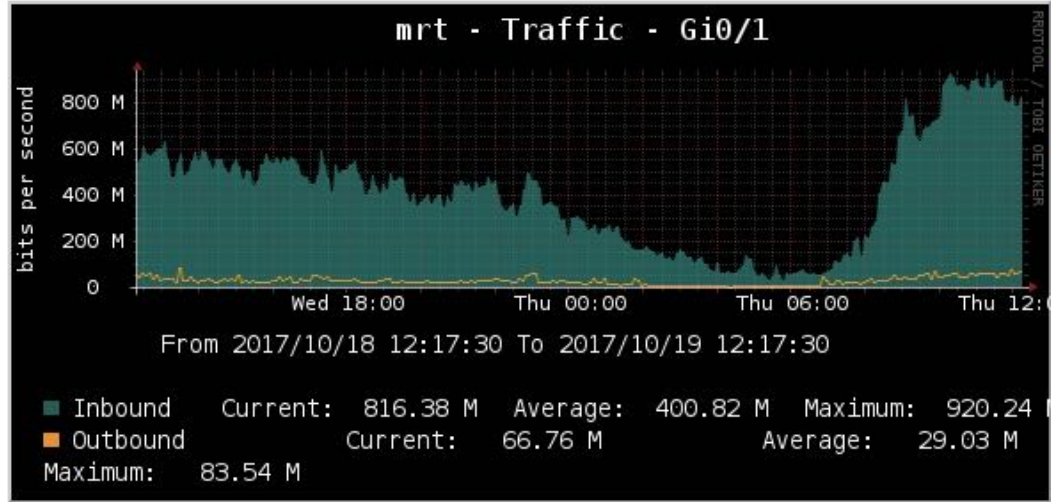

Monitoring

[University of Peradeniya \(D61429\)](#)

[University of Moratuwa \(D61427\)](#)

[University of Kelaniya \(D61428\)](#)

[University of Sri Jayewardenapura \(D61380\)](#)

Monitoring

Monitoring

Graph Template: Unix - Ping Latency

Monitoring

Monitoring

Overview Devices Ports Health Apps Routing Plugins

0

Global Search

Top-interfaces

Top 5 interfaces polled within 15 minutes

Device	Interface	Total traffic
--------	-----------	---------------