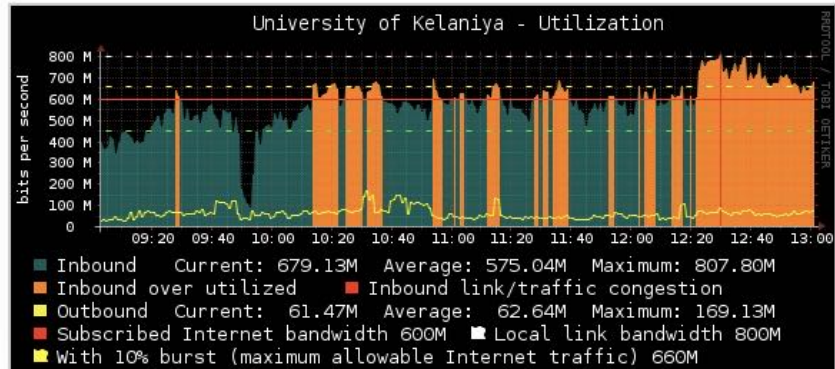

Monitoring

[University of Peradeniya \(D61429\)](#)

[University of Moratuwa \(D61427\)](#)

[University of Kelaniya \(D61428\)](#)

[University of Sri Jayewardenapura \(D61380\)](#)

Monitoring

Monitoring

Graph Template: Unix - Ping Latency

Monitoring

Monitoring

Overview Devices Ports Health Apps Routing Plugins

0

Global Search

Top-interfaces

Top 5 interfaces polled within 15 minutes

Device	Interface	Total traffic
--------	-----------	---------------