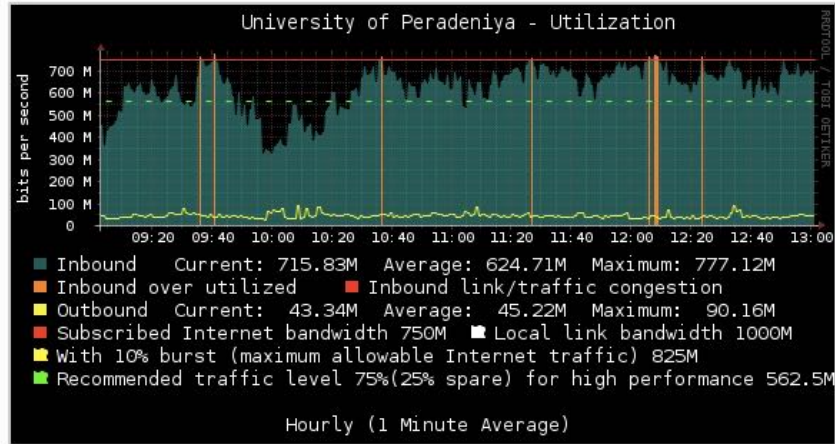

[University of Kelaniya (D61428)](#)

Monitoring

[University of Peradeniya (D61429)](#)