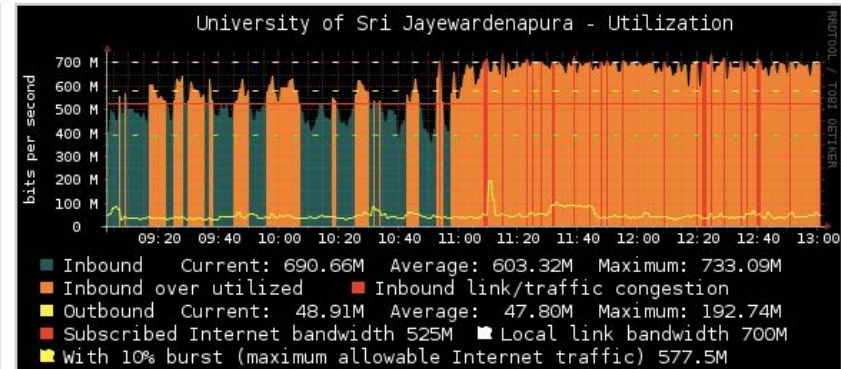

Monitoring

[University of Peradeniya \(D61429\)](#)

[University of Moratuwa \(D61427\)](#)

[University of Kelaniya \(D61428\)](#)

[University of Sri Jayewardenapura \(D61380\)](#)

Monitoring

Monitoring

Graph Template: Unix - Ping Latency

Monitoring

Monitoring

Overview Devices Ports Health Apps Routing Plugins

0

Global Search

Top-interfaces

Top 5 interfaces polled within 15 minutes

Device	Interface	Total traffic
--------	-----------	---------------