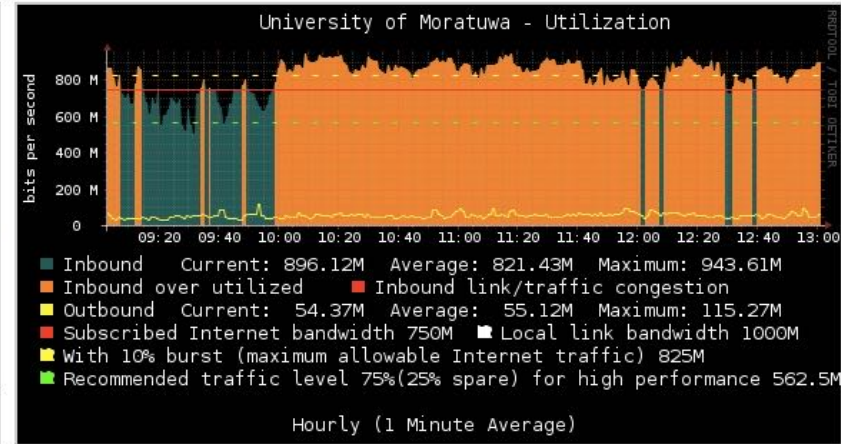

[University of Sri Jayewardenapura (D61380)](#)