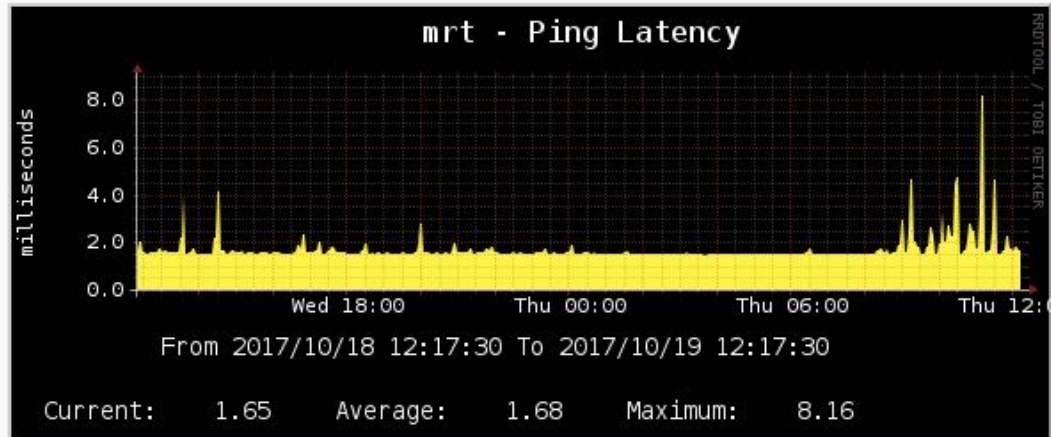

Monitoring

[University of Peradeniya \(D61429\)](#)

[University of Moratuwa \(D61427\)](#)

[University of Kelaniya \(D61428\)](#)

[University of Sri Jayewardenapura \(D61380\)](#)

Monitoring

Monitoring

Graph Template: Unix - Ping Latency

Monitoring

Monitoring

Overview Devices Ports Health Apps Routing Plugins

0

Global Search

Top-interfaces

Top 5 interfaces polled within 15 minutes

Device	Interface	Total traffic
--------	-----------	---------------